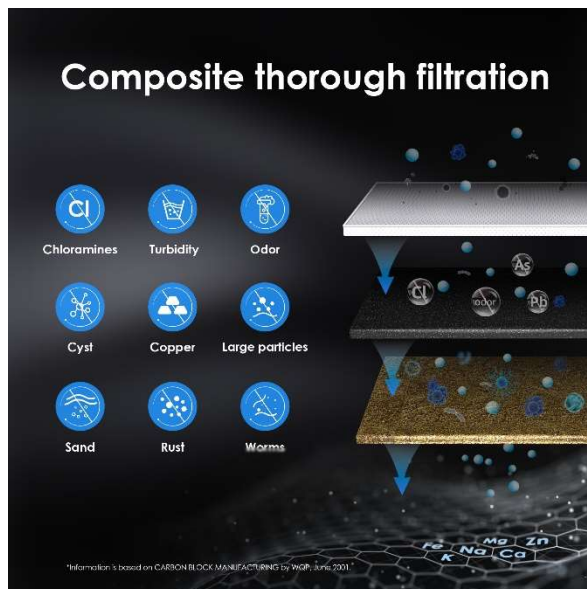

HYDROLIFE

Inline Water Filter | Direct Connect to Refrigerators and Ice Makers: DC2FS

The Hydrolife DC2FS is a 5-stage in one filtration system designed for use with your fridge, water cooler or ice machine. Using GAC/KDF technology, the DC2FS will remove common contaminants found in tap water, leaving you with crystal clear ice cubes and the best tasting water from your fridge or water cooler.

Because of the filtration method use, the DC2FS will last longer than carbon only based fridge filter systems, lowering maintenance costs. The 0.5µm filter pads will remove any sediment larger than 0.5µm.

The DC2FS contains does not remove essential minerals such as potassium, calcium and magnesium, leaving you with excellent quality, great tasting, health water. Expected lifespan of up to 25,000 litres.